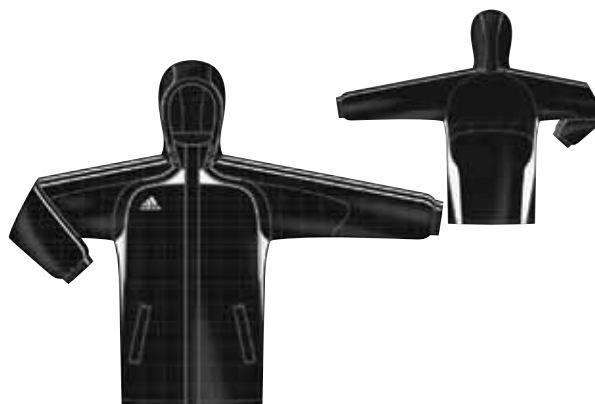

Sizes: XS-3XL

MSRP: **\$120.00 TN6000YU**

Expected redesign: 2014

article:

P48317 Black / White

CLIMACOOL®
FORMOTION™

Black/ White

Sereno Rain Jacket

Available: Currently

- 100% nylon
- Full-zip jacket with side-seam pockets.

Sizes: S-XL

MSRP: **\$75.00 TN3750YU (mens)**
\$70.00 TN3500YU (youth)

Expected redesign: 2012

CLIMACOOL®
FORMOTION™

Men's & Youth article: