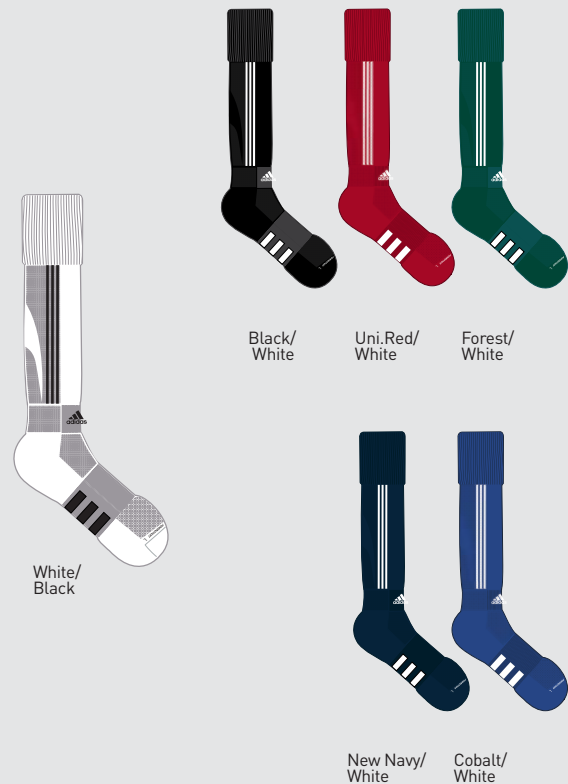

FORMOTION™ Elite Large, Medium and Small

Available: Currently

- Perfect for the soccer player who prefers a lightweight, snug-fitting sock. Features adidas' FORMOTION™ anatomically shaped 'Left/Right' foot-bed to enhance natural movement of the foot. CLIMALITE® construction wicks moisture, while CLIMACOOL® mesh construction promotes ultimate breathability. Targeted cushioning on foot-bed for shock absorption. Added compression in ankle and arch for excellent stability.
- nylon / spandex.

MSRP: **$20.00 TN1000YU**

Sizes: a) large b) medium c) small

- a) 228515 b) 229997 c) 229349 Wht/Blk
- a) 229505 b) 230046 c) 230986 Blk/Wht
- a) 229627 b) 228705 c) 228429 U.Red/Wht
- a) 230789 b) 229631 c) 229421 Frst/Wht
- a) 230025 b) 229915 c) 229422 NwNvy/Wht
- a) 228512 b) 228704 c) 229425 Cobalt/Wht

Sock size chart				
Sock sizes:	XS	S	M	L
Men's shoe size	-	-	5-8.5	9-13
Women's shoe size	-	-	5-9.5	10-12
Youth shoe size	9C-1Y	13C-4Y	4Y-6	-